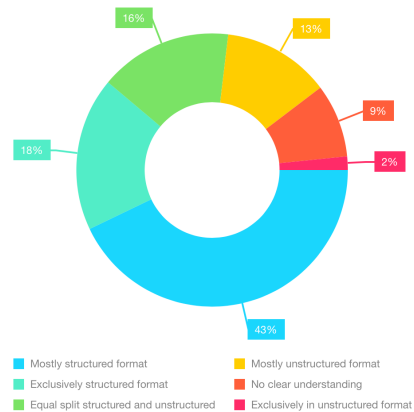

Critical Business Data Format

About QQLIS

QQLIS is a cloud based Business Intelligence solution, that empowers users of any skill level to investigate their organisations data. It's a platform for Data Analytics that connects live to your SQL database, giving you realtime access in its entirety.

QQLIS helps you by keep Pace with your data by

Multiple Chart Types

Pick from over 30 chart types, stack bars, lines, areas and splines, plot gauges or simple display the data as a table.

Drag & Drop Interface

Drag measures and group by dimensions to quickly analyse core business issues, change fields and filter by values to dive into insights.

Embedded Visualisations

There's no need to move your data, you can embed directly into your favourite external applications.