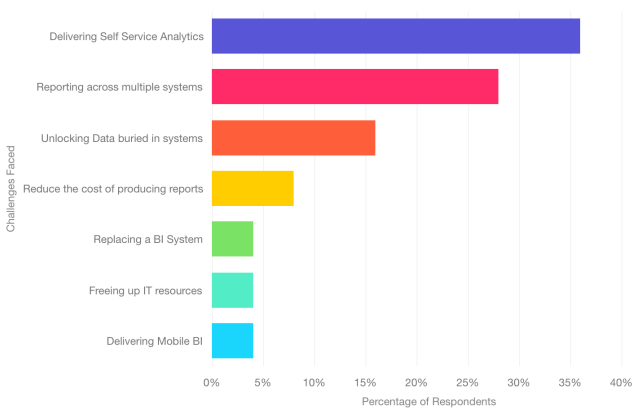

Biggest Business Intelligence Challenges